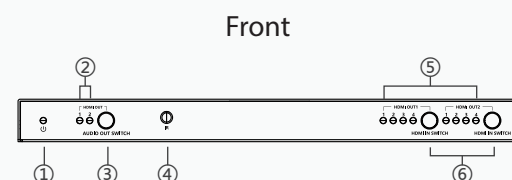

Product Specifications MX-42T

Item	Specification
HDMI version	HDMI 2.0(HDR, YUV444)
	Compatible with HDCP 2.2, HDCP 1.4
HDMI interface	4 HDMI input, 2 HDMI output
Transmission rate	18Gbps
Resolutions	480i@60Hz, 480p@60Hz, 576i@50Hz, 576p@50Hz, 720p@50/60Hz, 1080i@50/60Hz, 1080p@50/60Hz, 3840×2160@24/25/30/50/60Hz, 4096×2160@24/25/30/50/60Hz
Audio format	LPCM7.1/DTS-HD/DTS-Audio/Dolby Digital plus/Dolby TrueHD 7.1/Dolby Digital 7.1CH/Dolby Atmos
RS-232	3 Pin (GND/Rx/Tx), Baud rate 9600
Voltage	DC 5V/1A
Power consumption	< 4W
Working temperature	-20°C~60°C
Storage temperature	-30°C~70°C
Humidity	0~90%RH (No Condensation)
Housing	Iron
Color	Black
Weight	375g
Dimensions	250.0(L) × 80.0(W) × 21.0(H)mm
Protection	ESD protection 1a Contact discharge level 2 (±4KV) 1b Air discharge level 3 (±8KV) Implementation of the standard: IEC61000-4-2
	Lightning protection, Surge protection
Package Contents	1) Matrix Switch × 1 2) Power Adaptor DC5V/1A x1 3) Remote Control × 1 4) Mounting Ears x2 5) Screw x6 6) Grounding Screw x2 7) RS-232 Terminal Block x1 8) User Manual x1

- 01 Power indicator
- 02 Audio output indicator 1,2
- 03 Audio switch
- 04 IR window
- 05 HDMI input indicator 1,2,3,4
- 06 HDMI output switch 1,2