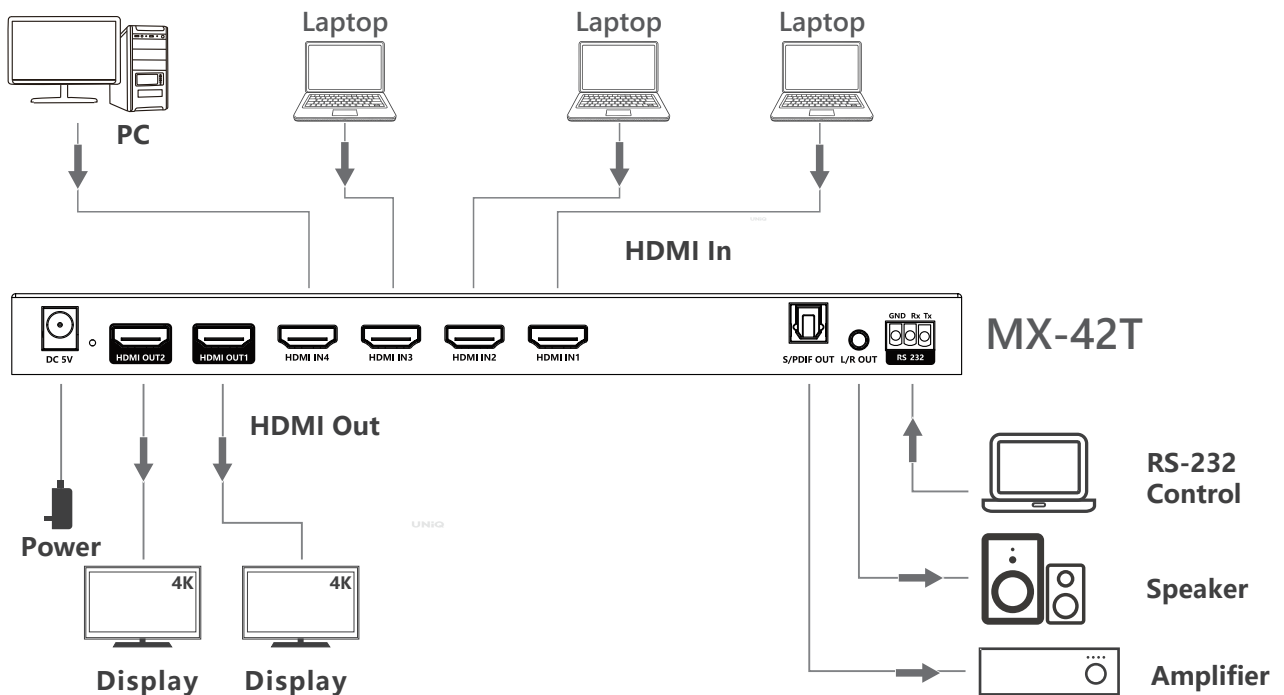

## Connection Diagram

## Built-In Audio Extraction for External Sound Systems

- ▶ Separates audio from any HDMI stream and outputs it via optical (S/PDIF) or 3.5mm stereo jack
- ▶ Enables connection to external sound systems like amplifiers, home theaters, or speakers
- ▶ Ensures audio-video integration for immersive experiences in media rooms or studio setups

- 01 Power indicator
- 02 Audio output indicator 1,2
- 03 Audio switch
- 04 IR window
- 05 HDMI input indicator 1,2,3,4
- 06 HDMI output switch 1,2

- 01 Power input
- 02 Reset pinhole
- 03 HDMI output 1,2
- 04 HDMI input 1,2,3,4
- 05 S/PDIF out
- 06 3.5mm L/R out
- 07 RS-232