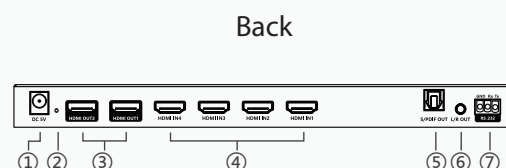

# Product Specifications MX-42T

Item	Specification
HDMI version	HDMI 2.0(HDR, YUV444)
	Compatible with HDCP 2.2, HDCP 1.4
HDMI interface	4 HDMI input, 2 HDMI output
Transmission rate	18Gbps
Resolutions	480i@60Hz, 480p@60Hz, 576i@50Hz, 576p@50Hz, 720p@50/60Hz, 1080i@50/60Hz, 1080p@50/60Hz, 3840×2160@24/25/30/50/60Hz, 4096×2160@24/25/30/50/60Hz
Audio format	LPCM7.1/DTS-HD/DTS-Audio/Dolby Digital plus/Dolby TrueHD 7.1/Dolby Digital 7.1CH/Dolby Atmos
RS-232	3 Pin (GND/Rx/Tx), Baud rate 9600
Voltage	DC 5V/1A
Power consumption	< 4W
Working temperature	-20°C~60°C
Storage temperature	-30°C~70°C
Humidity	0~90%RH (No Condensation)
Housing	Iron
Color	Black
Weight	375g
Dimensions	250.0(L) × 80.0(W) × 21.0(H)mm
Protection	ESD protection 1a Contact discharge level 2 (±4KV) 1b Air discharge level 3 (±8KV) Implementation of the standard: IEC61000-4-2
	Lightning protection, Surge protection
Package Contents	1) Matrix Switch × 1 2) Power Adaptor DC5V/1A x1 3) Remote Control × 1 4) Mounting Ears x2 5) Screw x6 6) Grounding Screw x2 7) RS-232 Terminal Block x1 8) User Manual x1

- 01 Power indicator
- 02 Audio output indicator 1,2
- 03 Audio switch
- 04 IR window
- 05 HDMI input indicator 1,2,3,4
- 06 HDMI output switch 1,2

- 01 Power input
- 02 Reset pinhole
- 03 HDMI output 1,2
- 04 HDMI input 1,2,3,4
- 05 S/PDIF out
- 06 3.5mm L/R out
- 07 RS-232