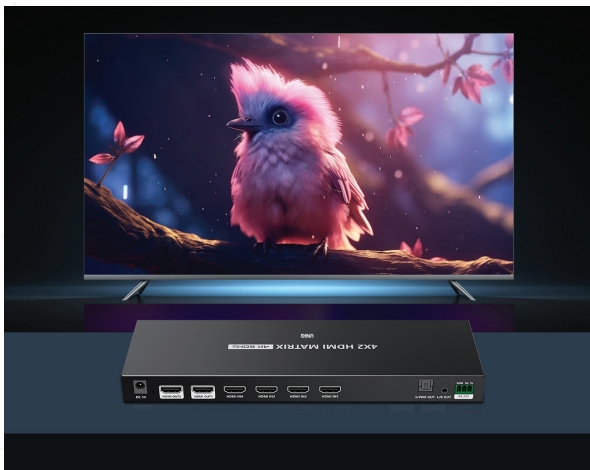

## Crisp 4K@60Hz Output with HDR Support

- ▶ Supports 4K Ultra HD video at 60Hz with HDR for enhanced color and contrast
- ▶ Produces sharp visuals, deep blacks, and vivid detail across all screens
- ▶ Suitable for professional displays, home entertainment systems, and control centers