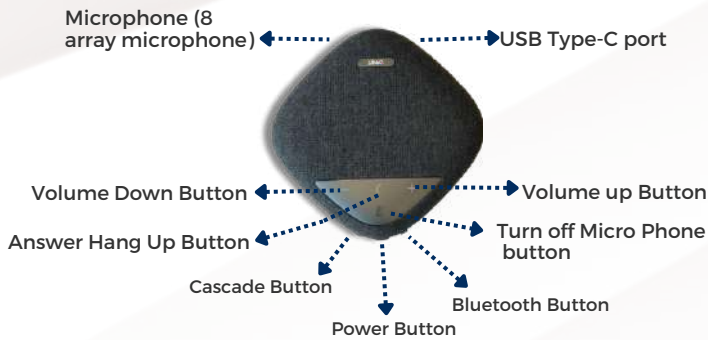

Product Details: