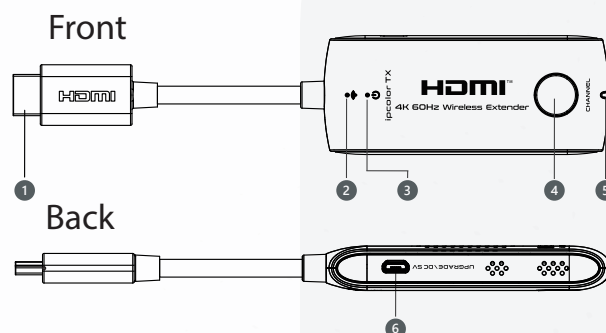

Product Specifications WE-T20

Parameter		Specifications
Power Supply	Voltage/Current	Micro USB power supply (5V/1A)
	Power consumption	TX < 4.5W, RX < 3.5W
HDMI Performance and Interface	Resolution supported	4096x2160@24/30/50/60Hz (YUV 4:4:4, YUV 4:2:2 and RGB), 3840x2160@24/30/50/60Hz (YUV 4:4:4, YUV 4:2:2 and RGB), 1080P@50/60Hz, 720P@50/60Hz, 1920x1200@60Hz
	HDMI version	HDMI 2.0
	HDCP version	HDCP 1.4/HDCP 2.2
	Max transmission rate	18Gbps
	Input and output TMDS signal	0.7~1.2Vp-p (TMDS)
Transmission	Input and output DDC signal	5Vp-p (TTL)
	Wi-Fi Frequency bands	5.18-5.24 GHz
	Transmission distance	≤ 20m
	Latency	100~250ms
	Connection types	One to one
Protection Level	ESD protection	1a Contact discharge level 3 1b Air discharge level 3 Standard: IEC61000-4-2
	SSID pairing	Supported
Physical Properties	Dimension	TX: 40.2(W) * 230(L) * 15.0(H)mm RX: 40.2(W) * 230(L) * 15.0(H)mm
	Color	Black
	Material	ABS
	Net weight	TX: 58g; RX: 54g
Operating Environment	Working temperature	-20~60 °C
	Storage temperature	-30~70 °C
	Humidity (no condensation)	0~90% RH
Package Contents	1) Transmitter x1 2) Receiver x1 3) Micro USB Cable x2 4) User Manual x1"	

Transmitter (TX)