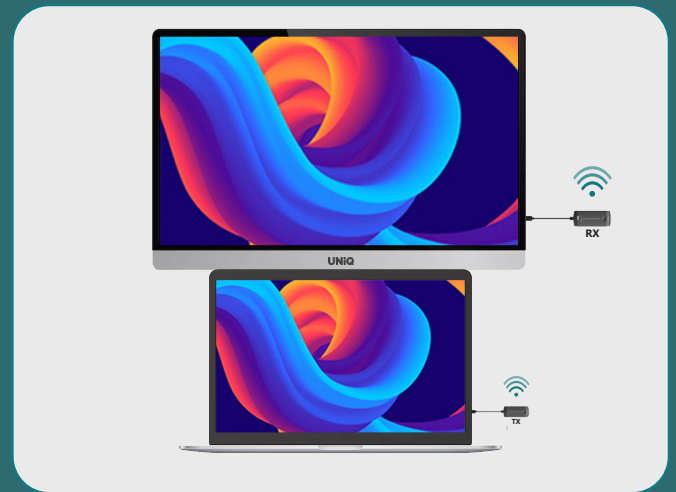

Channel Switchable

SSID Paring

ipcolor STREAM

5.1-5.2GHz Band

Connection Diagram

4K@60Hz UHD Signal Delivery Across 20 Meter Clear Path

Delivers peak performance at 4K@60Hz input and output to preserve signal clarity. Seamlessly stream high-definition content from your laptop or HDMI-enabled device to large screens, TVs, or projectors with ease

VividStream – Stunning Clarity with IPCOLOUR STREAM Technology

Bring every image to life with enhanced brightness, deeper contrast, and real gradation for true-to-life picture quality. Powered by IPCOLOUR STREAM technology, VividStream delivers crystal-clear visuals and real-time streaming no delays, just flawless performance