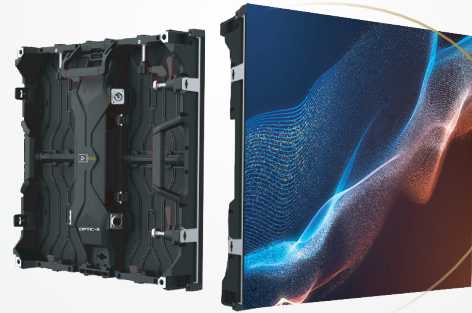

Active LED Video Wall

Indoor & Outdoor LED Walls
CoB, GOB, and
Custom Pixel Pitch Options