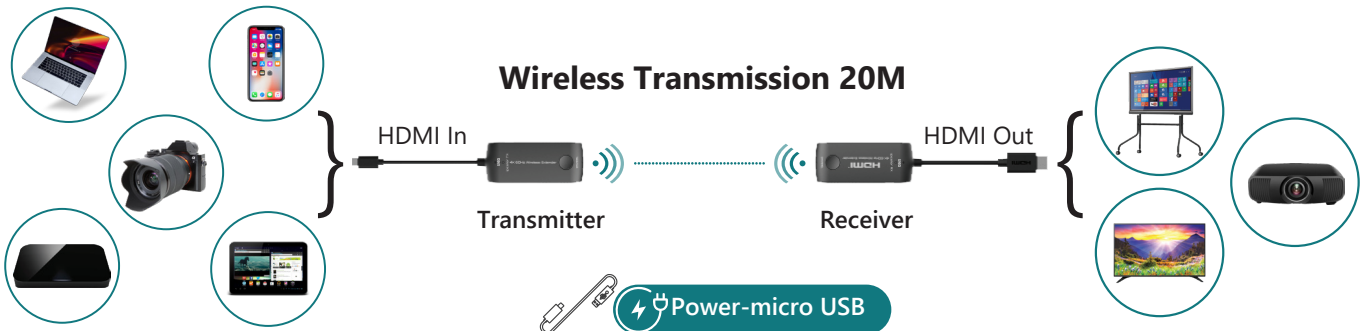

Channel Switchable

SSID Paring

ipcolor STREAM

5.1-5.2GHz Band

Connection Diagram

4K@60Hz UHD Signal Delivery Across 20 Meter Clear Path

Delivers peak performance at 4K@60Hz input and output to preserve signal clarity. Seamlessly stream high-definition content from your laptop or HDMI-enabled device to large screens, TVs, or projectors with ease

Channel Switching, Strong Anti-Interference, Simple Pairing

Utilizes Wi-Fi encryption, auto SSID matching, and channel switching via TX/RX buttons to prevent signal conflicts. Multiple product sets can operate simultaneously in one space without disruption, ensuring seamless performance and smooth connectivity in any professional environment.

VividStream – Stunning Clarity with IPCOLOUR STREAM Technology

Bring every image to life with enhanced brightness, deeper contrast, and real gradation for true-to-life picture quality. Powered by IPCOLOUR STREAM technology, VividStream delivers crystal-clear visuals and real-time streaming no delays, just flawless performance

Transmitter (TX)

Receiver (RX)

01	HDMI input
02	WiFi Indicator
03	Power indicator
04	Channel switch button
05	Signal indicator
06	Micro USB port
07	HDMI Output

Applications

Auditorium

NOC / SOC / CCC

Conference-Room