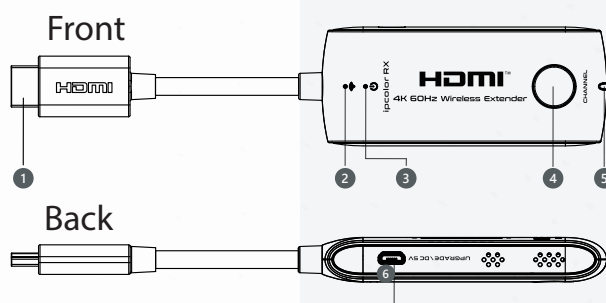

Receiver (RX)